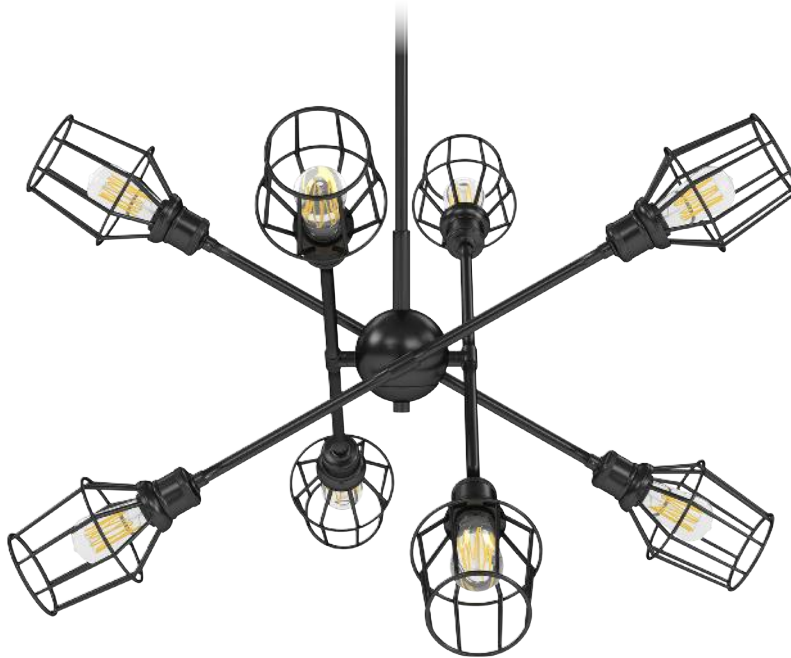

Alternate configuration options

1945-8 BLK- ☒

7.375"W (Min.) x 25.5"H (Max.) - 26.5"W (Max.) x 4.375"H (Min.)* 8 x 60W(M)

Chain: NA / Rod: 1ea 6", 3ea 12" / Wire: 10'

SHADE OPTIONS

WIRE-BLK

shown

WIRE-OG

GLOBE-SD

*Dimensions shown are for without shade
Adding a shade will alter the dimensions
To order without shade, omit the shade code