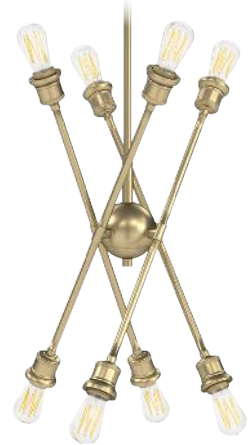

Rotate the arms to create different looks...