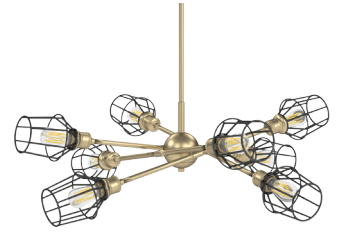

Chain: NA / Rod: 1ea 6", 3ea 12" / Wire: 10'

**SHADE
OPTIONS**

WIRE-BLK

WIRE-OG
shown

GLOBE-SD

*Dimensions shown are for without shade
Adding a shade will alter the dimensions
To order without shade, omit the shade code