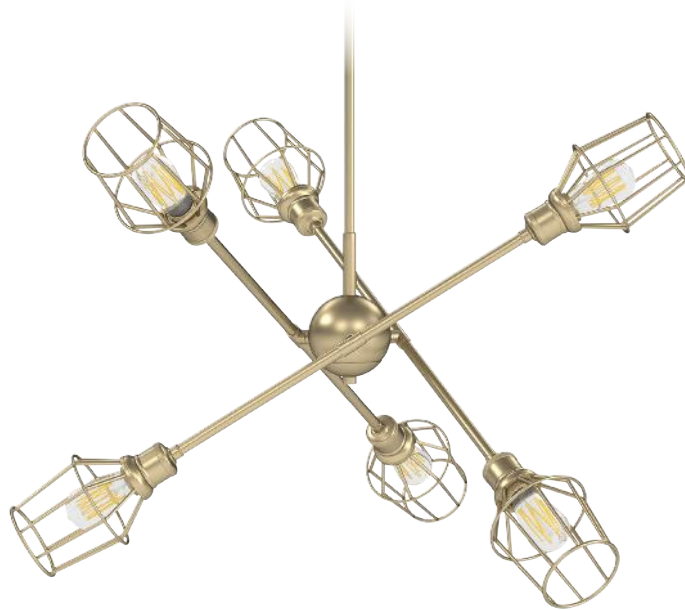

Chain: NA / Rod: 1ea 6", 3ea 12" / Wire: 10'

SHADE OPTIONS

WIRE-BLK

shown

WIRE-OG

GLOBE-SD

*Dimensions shown are for without shade
Adding a shade will alter the dimensions
To order without shade, omit the shade code