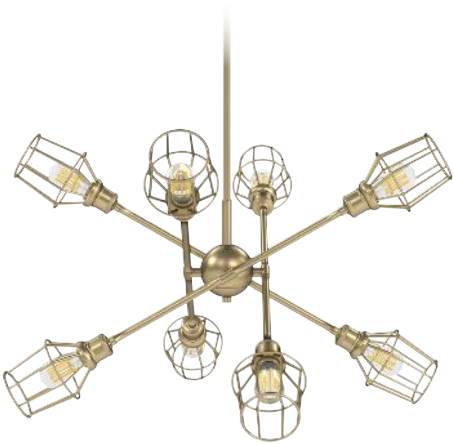

Add a shade to complete the package